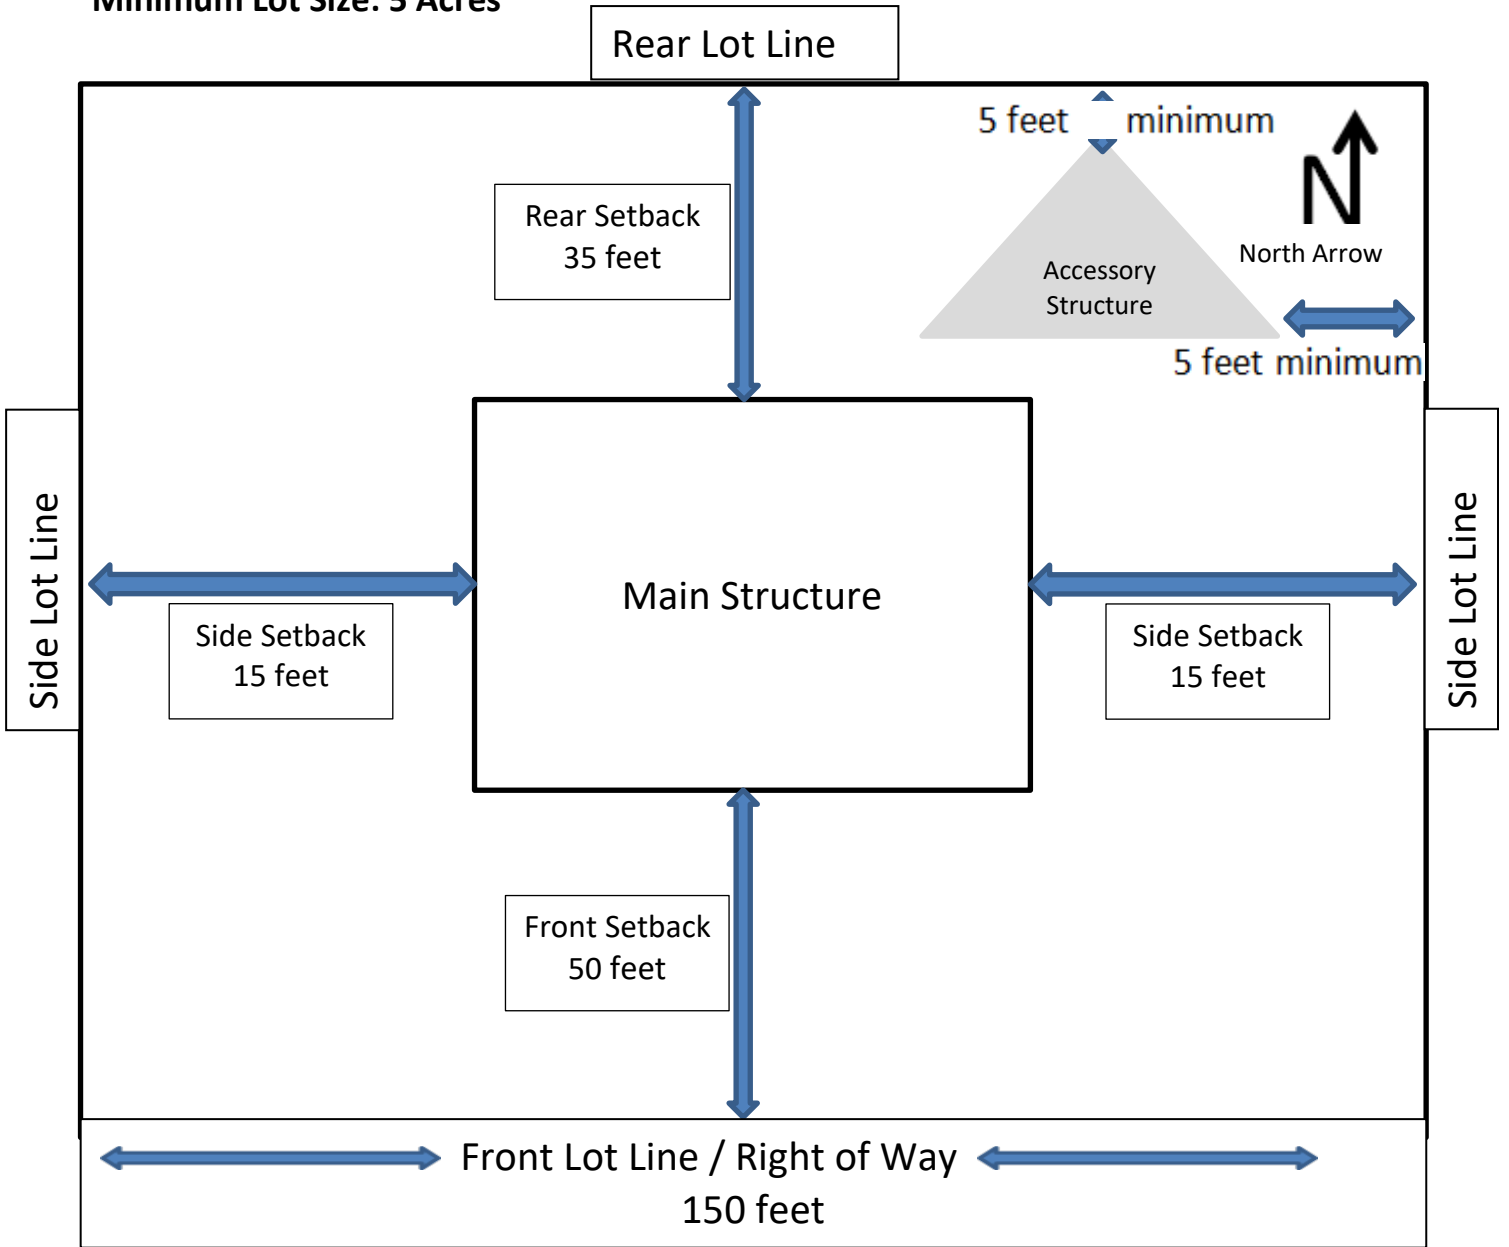

Agriculture Zoning District
Minimum Lot Size: 5 Acres

Public Road

Main Structure Height	Accessory Structure Height
<p>35 feet</p>	<p>Eave 12 feet</p>